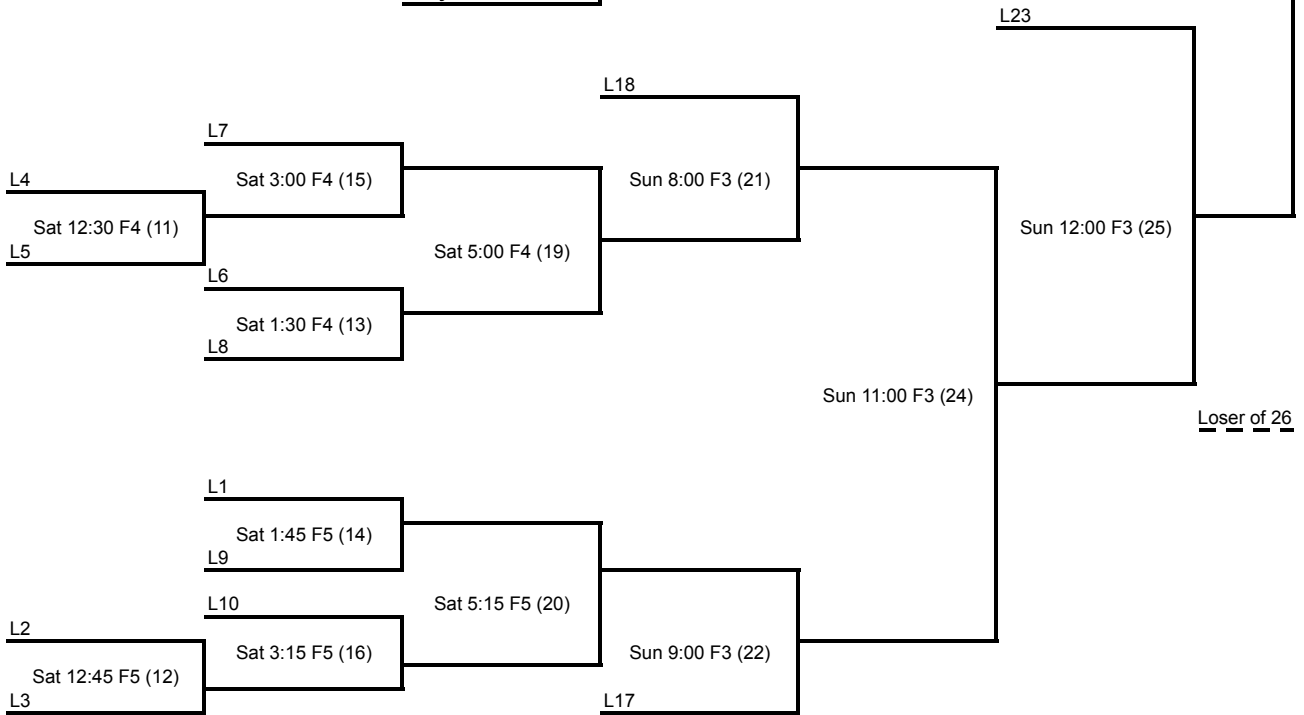

Sat 9:00 F4 (5)
Angel's

Diamond Girls

Sat 9:15 F5 (6)
MPLB

Sat 4:15 F5 (18)

Sat 11:45 F5 (10)

Lady MFer's

FIELDS

F1- Wilkomen Park Baseball field
F3 - Friendship Park East Field
F4- Norwood Sports Complex
F5- Norwood Sports Complex

(26) 1/2 hour after men's gold championship game(s). Game will start roughly at 4:00 pm F1

if first loss